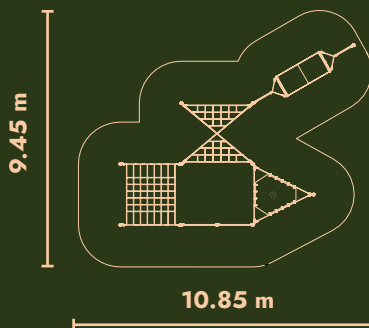

Ric Rac Space

- **4591-5** Rubber Hammock * **Bespoke Element**
- **4591-5*** Rubber Hammock
- **4960-9** Bar
- **4591-30-1*** Vario Element 1
- **4591-30-2*** Vario Element 2

Powder Coated Posts and Platforms 3.00 m

20
Users

1.45 m
of fall

72 m²
required