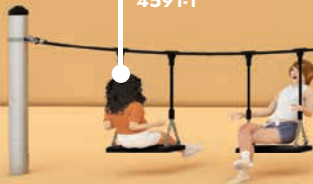

# Haiger Elements

SWING SEATS  
4591-1

ROPE LADDER  
4591-2

ROPE LADDER RUNGS  
4591-6

CLIMBING RUNGS  
4591-12

ARC ROPE  
4591-7

HOLDING RINGS  
4591-13

**CLIMBING NET**  
4591-3