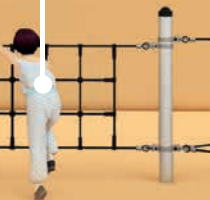

# Haiger Elements

SWING SEATS  
4591-1

ROPE LADDER  
4591-2

ROPE LADDER RUNGS  
4591-6

CLIMBING RUNGS  
4591-12

ARC ROPE  
4591-7

HOLDING RINGS  
4591-13

**CLIMBING NET**  
4591-3