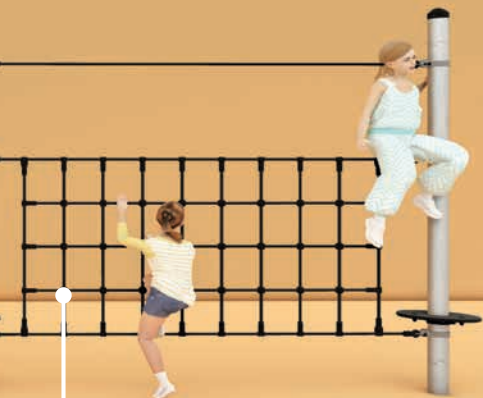

# Dillenburg

HANGING ROPE  
4591-60-8

WOBBLE BEAM  
4591-60-9

**RUBBER HAMMOCK**  
4591-60-5

**CLIMBING NET**  
4591-60-3