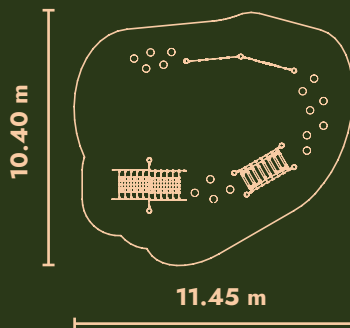

## Dalia Space

- 4591-2** Rope Ladder
- 4591-9** Wobble Beam
- 4591-15** Surfer
- 4960-6** Bridge
- 4960-4** Three Part Ladder

Steel posts 3.00 m

**16**  
Users

**1 m**  
of fall

**60 m<sup>2</sup>**  
required